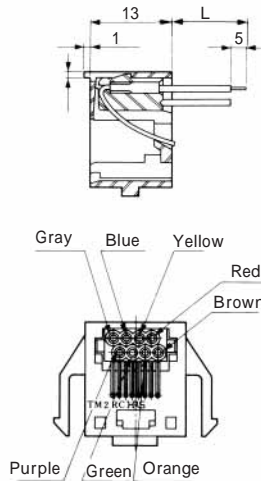

MODULAR CONNECTORS

CL 222 TM

TM1RV-647AF88- *

CL No.	Part No.	RoHS
222-4454-3	TM1RV647AF88-35S-150M	YES

Color	L (mm)
Brown	150
White	150
Yellow	150
Green	150
Red	150
Black	150
Blue	150
Orange	150

Note: Standard color is warm gray.

TM2RC-88- *

CL No.	Part No.	RoHS
222-4434-6	TM2RCV-M88-5S-450M	YES

Color	L (mm)
Gray	450
Purple	450
Blue	450
Green	450
Yellow	450
Orange	450
Red	450
Brown	450

Note: Standard finish color is beige white.