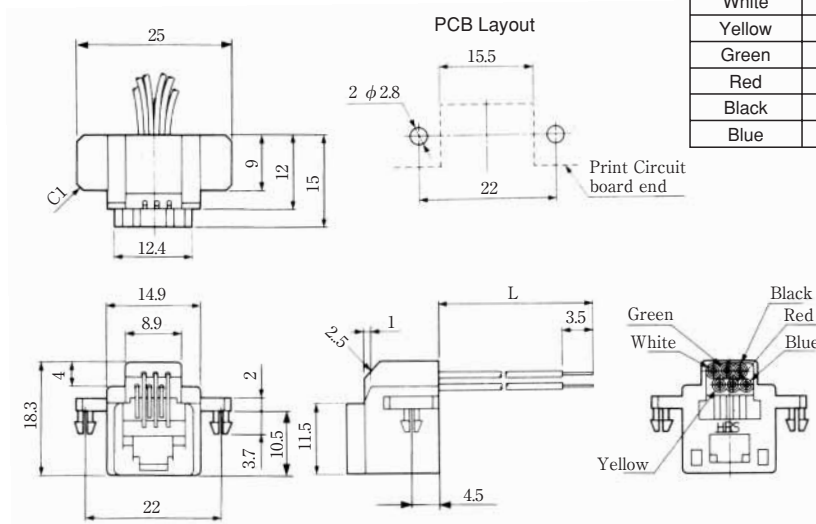

MODULAR CONNECTORS

CL 222 TM

●TM7RV-66-*

CL No.	Part No.	RoHS
222-4472-5	TM7RV-A66-35S-150M	YES

Color	L (mm)
White	150
Yellow	150
Green	150
Red	150
Black	150
Blue	150

Note: Standard finish color is Vanilla white.