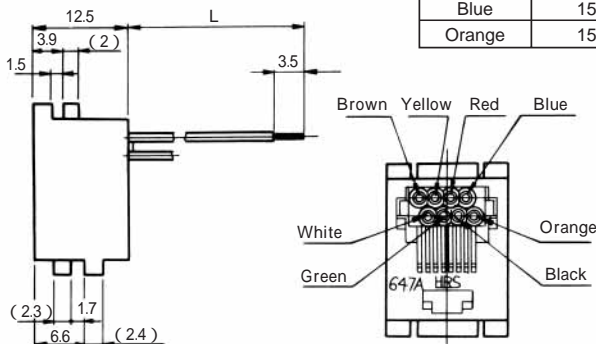

MODULAR CONNECTORS

CL 222 TM

TM1RV-647AF88- *

CL No.	Part No.	RoHS
222-4454-3	TM1RV647AF88-35S-150M	YES

Color	L (mm)
Brown	150
White	150
Yellow	150
Green	150
Red	150
Black	150
Blue	150
Orange	150

Note: Standard color is warm gray.

TM2RC-88- *

CL No.	Part No.	RoHS
222-4434-6	TM2RCV-M88-5S-450M	YES

Color	L (mm)
Gray	450
Purple	450
Blue	450
Green	450
Yellow	450
Orange	450
Red	450
Brown	450

Note: Standard finish color is beige white.