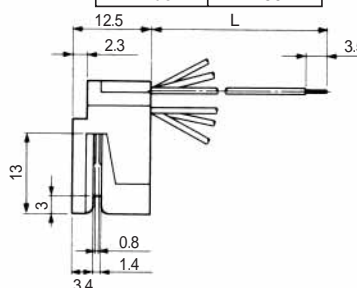

Note1: Standard finish color is gray.

Note2: The drawing is shown sample of TM1RV-623P66- *