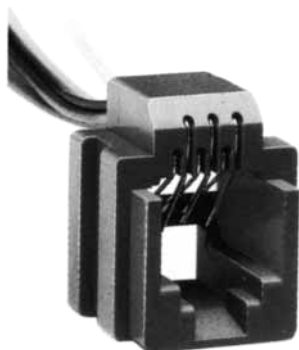

MODULAR CONNECTORS

CL 222 TM

Wire Lead Jack Type

●TM1R-616B44-*

CL No.	Part No.	RoHS
222-4465-0	TM1R-616B44-35S-150M	YES

Color	L (mm)
Yellow	150
Green	150
Red	150
Black	150

Note: Standard finish color is gray.

CL No.	Part No.	RoHS
CL222-4440-9	TM2RDA-F44-4S-150M	YES

Color	L (mm)
Yellow	150
Green	150
Red	150
Black	150

Note: Standard finish color is warm gray.

MODULAR CONNECTORS

CL 222 TM

TM6RA-144- *

CL No.	Part No.	RoHS
222-4474-0	TM6RA-144-35S-150M	YES

Color	L (mm)
Yellow	150
Green	150
Red	150
Black	150

Note: Standard finish color is ash gray.

TM1RV-623K66- *
 TM1RV-623K64- *
 TM1RV-623K62- *

CL No.	Part No.	RoHS	CL No.	Part No.	RoHS
222-4307-9	TM1RV-623K66-4S-150M	YES	222-4473-8	TM1RV-623K64-4S-150M	YES