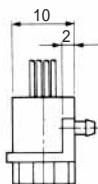

CL No.	Part No.	RoHS
CL222-4440-9	TM2RDA-F44-4S-150M	YES

Color	L (mm)
Yellow	150
Green	150
Red	150
Black	150

Note: Standard finish color is warm gray.

MODULAR CONNECTORS

CL 222 TM

TM6RA-144- *

CL No.	Part No.	RoHS
222-4474-0	TM6RA-144-35S-150M	YES