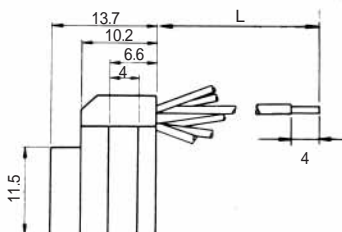

Color	L (mm)
Yellow	150
Green	150
Red	150
Black	150

Note: Standard finish color is ash gray.

TM1RV-623K66- *
 TM1RV-623K64- *
 TM1RV-623K62- *

CL No.	Part No.	RoHS	CL No.	Part No.	RoHS
222-4307-9	TM1RV-623K66-4S-150M	YES	222-4473-8	TM1RV-623K64-4S-150M	YES

Color	L (mm)
White	150
Yellow	150
Green	150
Red	150
Black	150
Blue	150

Color	L (mm)
Yellow	150
Green	150
Red	150
Black	150

CL No.	Part No.	RoHS
222-4470-0	TM1RV-623K62-4S-150M	YES

Color	L (mm)
Green	150
Red	150