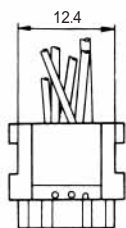

CL No.	Part No.	RoHS
CL222-4440-9	TM2RDA-F44-4S-150M	YES

Color	L (mm)
Yellow	150
Green	150
Red	150
Black	150

Note: Standard finish color is warm gray.

MODULAR CONNECTORS

CL 222 TM

TM6RA-144- *

CL No.	Part No.	RoHS
222-4474-0	TM6RA-144-35S-150M	YES

Color	L (mm)
Yellow	150
Green	150
Red	150
Black	150

Note: Standard finish color is ash gray.

TM1RV-623K66- *
 TM1RV-623K64- *
 TM1RV-623K62- *

CL No.	Part No.	RoHS	CL No.	Part No.	RoHS
222-4307-9	TM1RV-623K66-4S-150M	YES	222-4473-8	TM1RV-623K64-4S-150M	YES