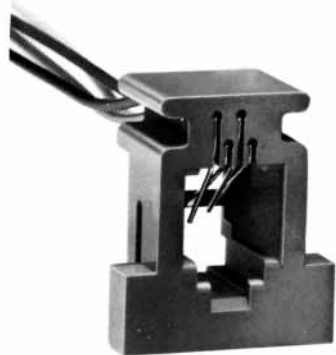

MODULAR CONNECTORS

CL 222 TM

Wire Lead Jack Type

●TM1R-616B44-*

CL No.	Part No.	RoHS
222-4465-0	TM1R-616B44-35S-150M	YES

Color	L (mm)
Yellow	150
Green	150
Red	150
Black	150

Note: Standard finish color is gray.

●TM1R-616P44-*

CL No.	Part No.	RoHS
222-4466-2	TM1R-616P44-35S-150M	YES

Color	L (mm)
Yellow	150
Green	150
Red	150
Black	150

Note: Standard finish color is gray.

●TM1R-616M44-*

CL No.	Part No.	RoHS
222-4451-5	TM1R-616M44-35S-70M	YES