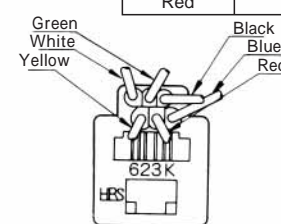

CL No.	Part No.	RoHS
CL222-4440-9	TM2RDA-F44-4S-150M	YES

Color	L (mm)
Yellow	150
Green	150
Red	150
Black	150

Note: Standard finish color is warm gray.

MODULAR CONNECTORS

CL 222 TM

TM6RA-144- *

CL No.	Part No.	RoHS
222-4474-0	TM6RA-144-35S-150M	YES

Color	L (mm)
Yellow	150
Green	150
Red	150
Black	150

Note: Standard finish color is ash gray.

TM1RV-623K66- *
 TM1RV-623K64- *
 TM1RV-623K62- *

CL No.	Part No.	RoHS	CL No.	Part No.	RoHS
222-4307-9	TM1RV-623K66-4S-150M	YES	222-4473-8	TM1RV-623K64-4S-150M	YES

Color	L (mm)
White	150
Yellow	150
Green	150
Red	150
Black	150
Blue	150

Color	L (mm)
Yellow	150
Green	150
Red	150
Black	150

CL No.	Part No.	RoHS
222-4470-0	TM1RV-623K62-4S-150M	YES

Color	L (mm)
Green	150
Red	150