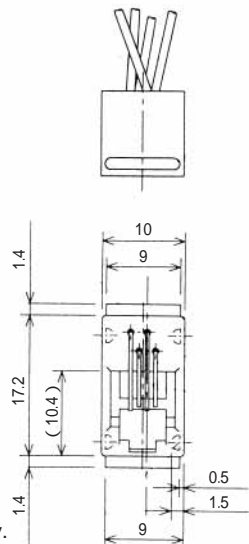

MODULAR CONNECTORS

CL 222 TM

Wire Lead Jack Type

●TM1R-616B44-*

CL No.	Part No.	RoHS
222-4465-0	TM1R-616B44-35S-150M	YES

Color	L (mm)
Yellow	150
Green	150
Red	150
Black	150

Note: Standard finish color is gray.

●TM1R-616P44-*

CL No.	Part No.	RoHS
222-4466-2	TM1R-616P44-35S-150M	YES

Color	L (mm)
Yellow	150
Green	150
Red	150
Black	150

Note: Standard finish color is gray.

●TM1R-616M44-*

CL No.	Part No.	RoHS
222-4451-5	TM1R-616M44-35S-70M	YES

Note: Standard finish color is gray.

TM2RD-F44-*

CL No.	Part No.	RoHS
222-4467-5	TM2RD-F44-4S-150M	YES

Color	L (mm)
Yellow	150
Green	150
Red	150
Black	150

Note: Standard finish color is warm gray.

TM2RDA-F44-*

CL No.	Part No.	RoHS
CL222-4440-9	TM2RDA-F44-4S-150M	YES

Color	L (mm)
Yellow	150
Green	150
Red	150
Black	150

Note: Standard finish color is warm gray.

MODULAR CONNECTORS

CL 222 TM

TM6RA-144- *

CL No.	Part No.	RoHS
222-4474-0	TM6RA-144-35S-150M	YES