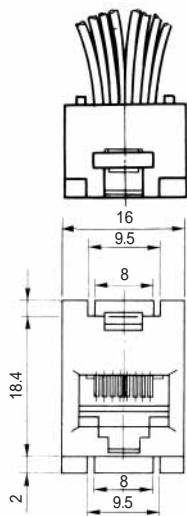

MODULAR CONNECTORS

CL 222 TM

TM1RV-647AF88- *