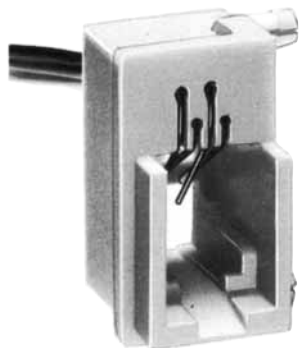

CL No.	Part No.	RoHS
CL222-4440-9	TM2RDA-F44-4S-150M	YES

Color	L (mm)
Yellow	150
Green	150
Red	150
Black	150

Note: Standard finish color is warm gray.

MODULAR CONNECTORS

CL 222 TM

TM6RA-144- *

CL No.	Part No.	RoHS
222-4474-0	TM6RA-144-35S-150M	YES