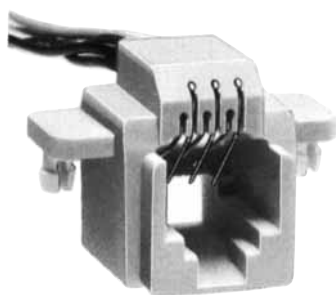

MODULAR CONNECTORS

CL 222 TM

●TM7RV-66-*

CL No.	Part No.	RoHS
222-4472-5	TM7RV-A66-35S-150M	YES

Color	L (mm)
White	150
Yellow	150
Green	150
Red	150
Black	150
Blue	150

Note: Standard finish color is Vanilla white.