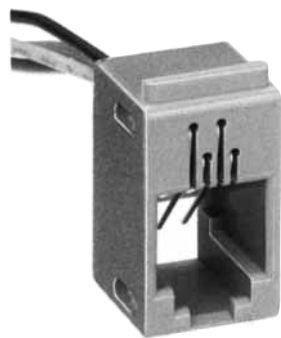

Color	L (mm)
Yellow	70
Green	70
Red	70
Black	70

Note: Standard finish color is gray.

MODULAR CONNECTORS

CL 222 TM

TM1R-616W44-*

CL No.	Part No.	RoHS
222-4441-1	TM1R-616W44-4S-150M	YES

Color	L (mm)
Yellow	150
Green	150
Red	150
Black	150

Note: Standard finish color is gray.

TM2RD-F44-*

CL No.	Part No.	RoHS
222-4467-5	TM2RD-F44-4S-150M	YES

Color	L (mm)
Yellow	150
Green	150
Red	150
Black	150

Note: Standard finish color is warm gray.

TM2RDA-F44-*

CL No.	Part No.	RoHS
CL222-4440-9	TM2RDA-F44-4S-150M	YES

Color	L (mm)
Yellow	150
Green	150
Red	150
Black	150

Note: Standard finish color is warm gray.

MODULAR CONNECTORS

CL 222 TM

TM6RA-144- *

CL No.	Part No.	RoHS
222-4474-0	TM6RA-144-35S-150M	YES