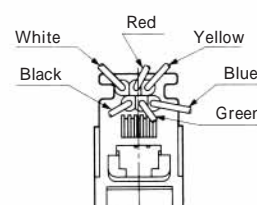

Color	L (mm)
White	150
Yellow	150
Green	150
Red	150
Black	150
Blue	150

Color	L (mm)
Yellow	150
Green	150
Red	150
Black	150

CL No.	Part No.	RoHS
222-4470-0	TM1RV-623K62-4S-150M	YES

Color	L (mm)
Green	150
Red	150

Note1: Standard finish color is gray.

Note2: The drawing is shown sample of TM1RV-623K66- *

TM1RV-623P66- *
 TM1RV-623P64- *

CL No.	Part No.	RoHS	CL No.	Part No.	RoHS
222-4471-2	TM1RV-623P66-35S-150M	YES	222-4425-5	TM1RV-623P64-35S-150M	YES

Color	L (mm)
White	150
Black	150
Red	150
Green	150
Yellow	150
Blue	150

Color	L (mm)
Black	150
Red	150
Green	150
Yellow	150

Note1: Standard finish color is gray.

Note2: The drawing is shown sample of TM1RV-623P66- *