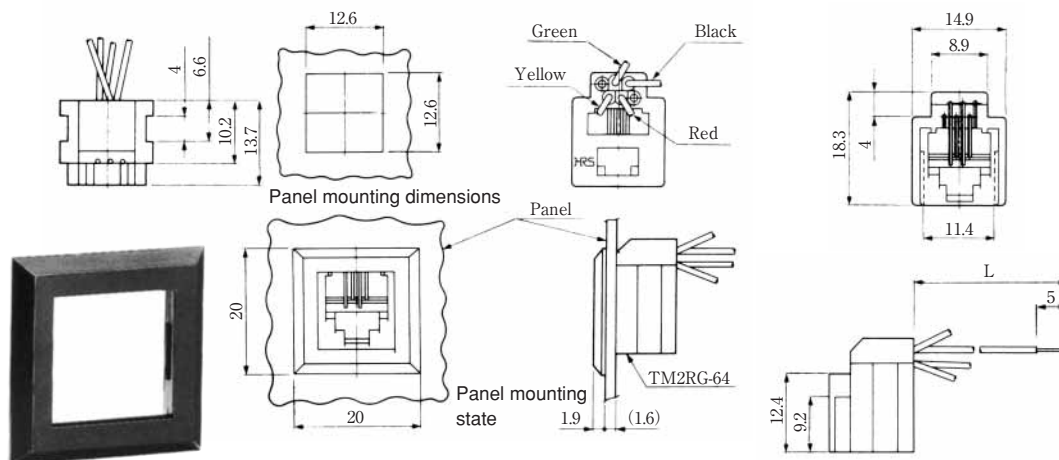

●TM2RGV-L66-*

●TM2RGV-L64-*

●TM2RGV-L62-*

CL No.	Part No.	RoHS
222-4462-1	TM2RGV-L66-4S-150M	YES

Color	L (mm)
White	150
Yellow	150
Green	150
Red	150
Black	150
Blue	150

CL No.	Part No.	RoHS
222-4456-9	TM2RGV-L64-4S-150M	YES

Color	L (mm)
Yellow	150
Green	150
Red	150
Black	150

CL No.	Part No.	RoHS
222-4455-6	TM2RGV-L62-4S-150M	YES

Color	L (mm)
Green	150
Red	150

Note1: Standard finish color is dark brown. Note2: The drawing is shown sample of TM2RGV-L64-*