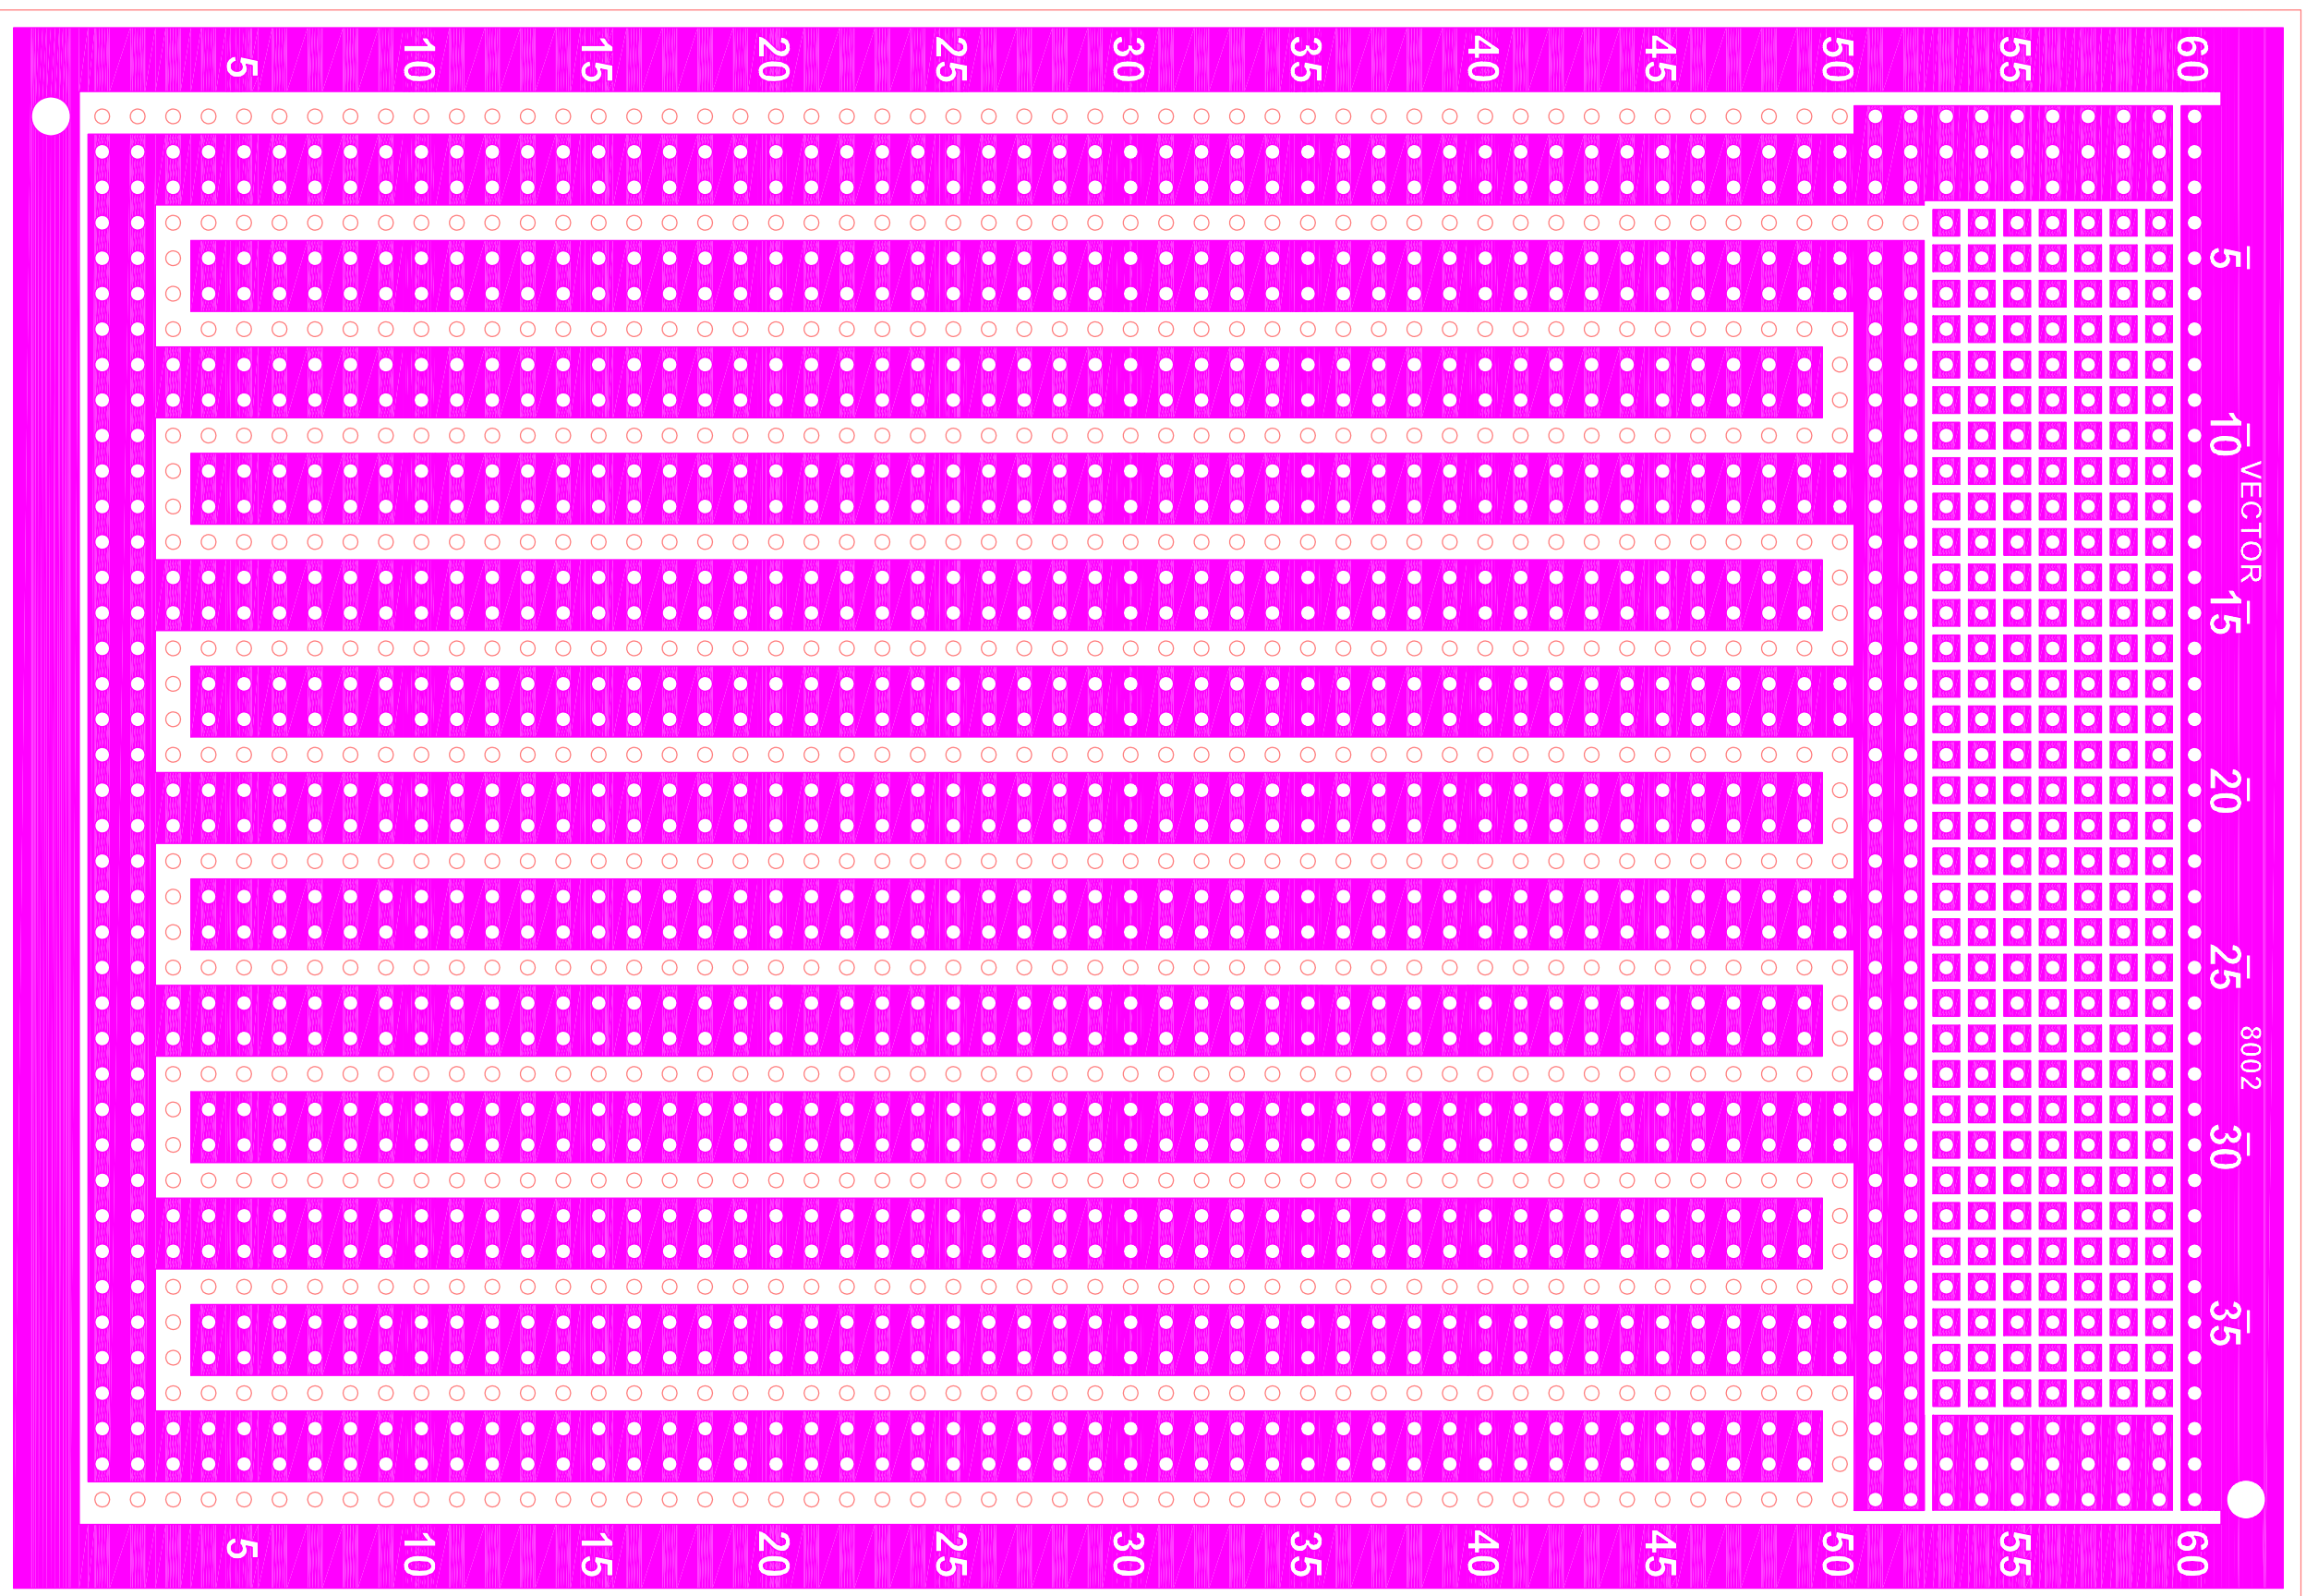

8002 4.5" H X 6.5" L X .062" TH.
WIRING SIDE

8002 4.5" H X 6.5" L X .062" TH.
COMPONENT SIDE