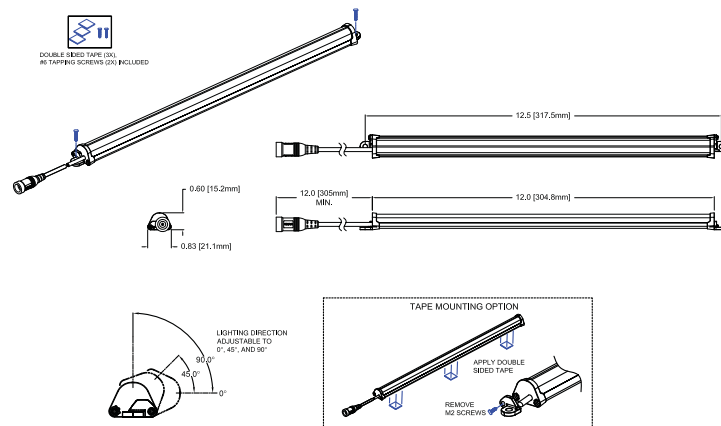

FEATURES:

- Semi-Diffused
- Instant On
- Directional Efficiency
- Mercury Free
- Low Profile
- Lead Free
- Long Life
- No UV

The Peninsula's durable plastic construction makes it an economical lightweight luminaire delivering a wide range of semi-diffused light output.

SPECIFICATIONS

Color Temperature	Lumen Output	Efficacy (lm/W)	Color Rendering Index (CRI)
Cool (C) - 6500K	190	95	80
Neutral (N) - 4500K	180	90	75
Warm (W) - 3000K	170	85	70
Soft (S) - 2700K	160	85	66

Rated Life:	50,000 hours
Beam Angle:	120°
Power Consumption:	2 Watts
Operating Temperature:	0° C ~+ 40° C
Voltage Input:	24VDC, Constant Voltage
Controls:	See Accessory SW-1001
Housing:	Extruded Plastic, Black Polycarbonate Lens, Clear
Weight:	53
Dimensions:	W .83" (21.1mm) H .60" (15.2mm) L 12" (304.8mm) ** **not including mounts

Compliance:

Restriction of Hazardous Substances Directive (RoHS) implements EU Directive 2002 / 95 which bans placing electrical and hazardous equipment that contains more than agreed levels of hazardous substances on the EU market. For a list of these substances, visit www.rohs.gov.uk.

DIMENSIONS