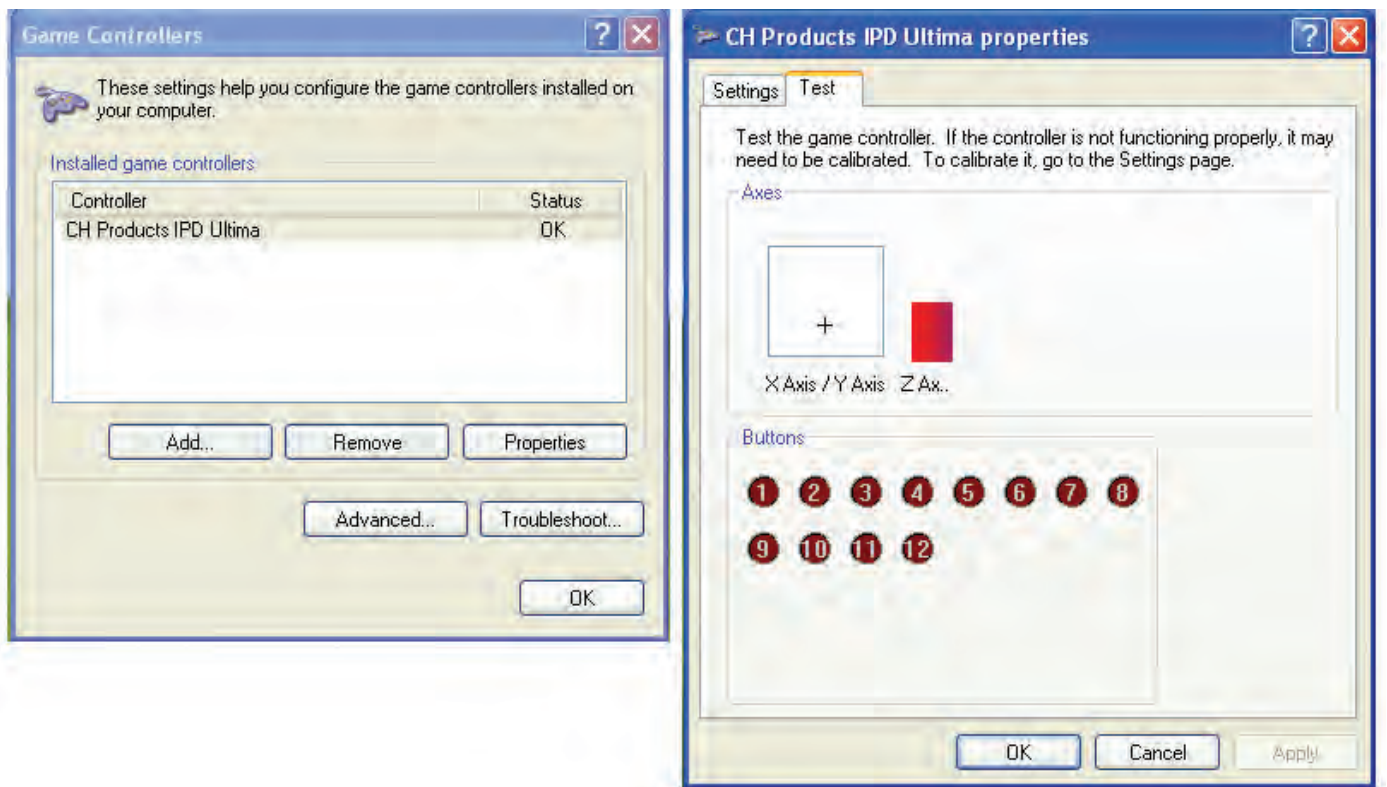

NOTE:

All values are nominal

- IP Desktop Software is an optional utility that creates a joystick/mouse combination device and allows users to toggle between both devices with the press of a button. In addition to dual joystick/mouse functionality, IP Desktop Software creates an additional fourth joystick axis, "R." The additional "R" axis is ideally suited for jog/shuttle control of video playback.
- IP Desktop Software is designed to work with the IP Desktop range in a Windows based operating system.

IPD Ultima

Premium USB desktop controllers

DIMENSIONAL DRAWINGS

Note: Dimensions are in mm/(inch)

USB 1.1 HID COMPLIANT GAME CONTROLLER

Note: To order the IPD Ultima please refer to Part Number 100-650.