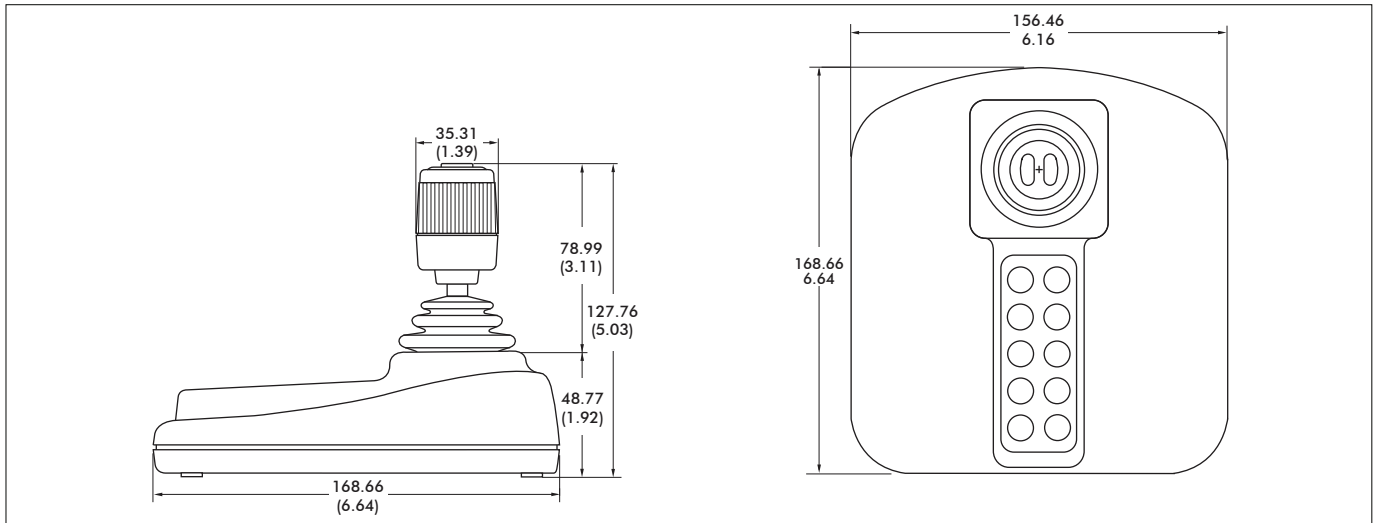

NOTE:

All values are nominal

- IP Desktop Software is an optional utility that creates a joystick/mouse combination device and allows users to toggle between both devices with the press of a button. In addition to dual joystick/mouse functionality, IP Desktop Software creates an additional fourth joystick axis, "R." The additional "R" axis is ideally suited for jog/shuttle control of video playback.
- IP Desktop Software is designed to work with the IP Desktop range in a Windows based operating system.

IPD Ultima

Premium USB desktop controllers

DIMENSIONAL DRAWINGS

Note: Dimensions are in mm/(inch)

USB 1.1 HID COMPLIANT GAME CONTROLLER

Note: To order the IPD Ultima please refer to Part Number 100-650.