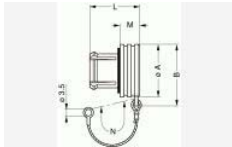

[Copyright](#) [Privacy policy](#) [Product safety](#)