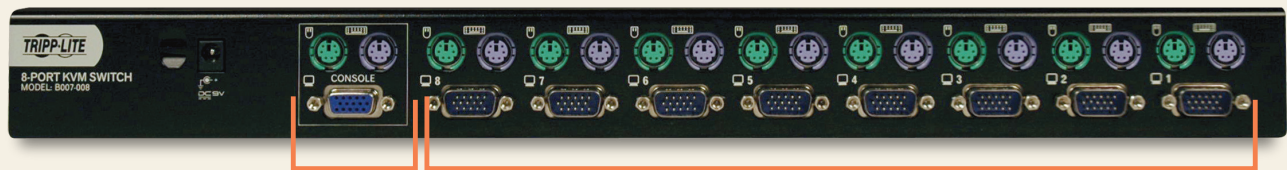

Feature Focus

Port Selection Buttons

Console Ports

KVM Ports

B007-008 (front and back)